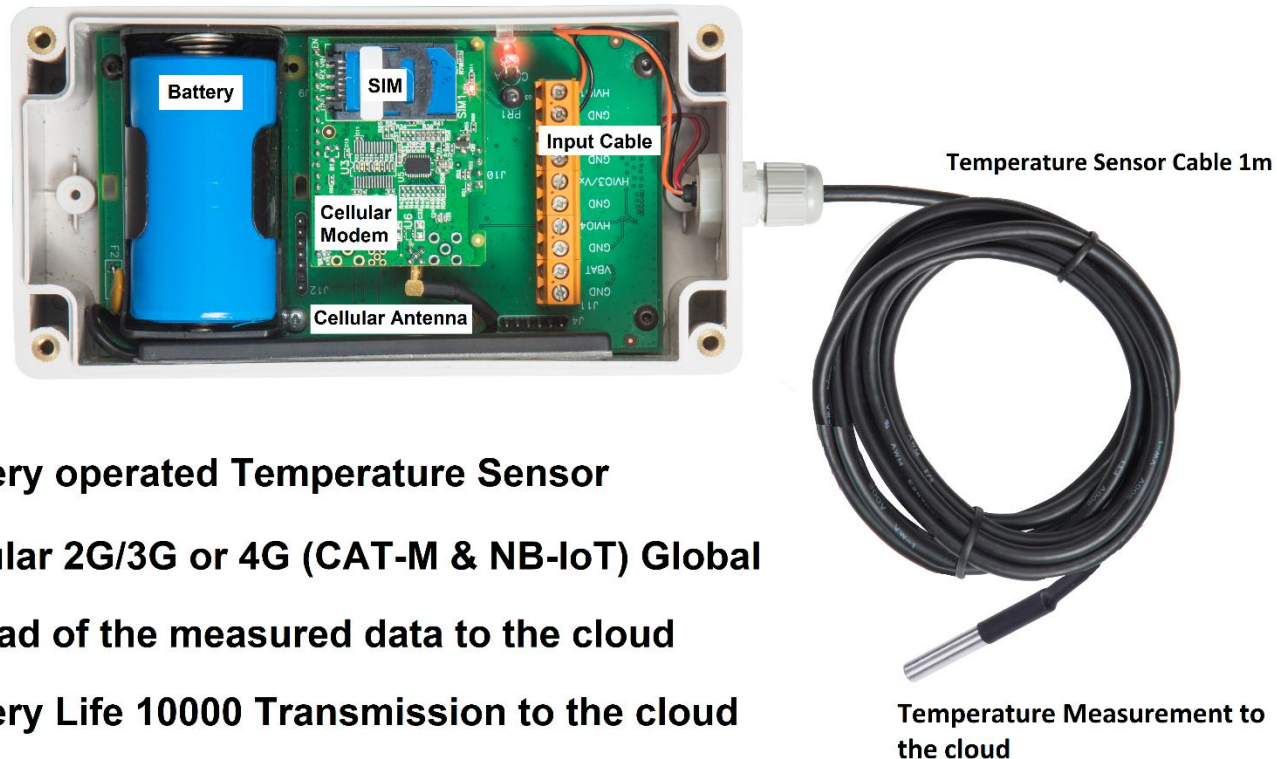

SensePro Temperature Sensor

SensePro Temperature Sensor - Battery Operated and Cellular

Temperature Sensor Cable 1m

Temperature Measurement to the cloud

- Battery operated Temperature Sensor
- Cellular 2G/3G or 4G (CAT-M & NB-IoT) Global upload of the measured data to the cloud
- Battery Life 10000 Transmission to the cloud
- Complete solution Standalone Plug & Play

SensePro Temperature Sensor

SensePro Temperature Sensor - Battery Operated and Cellular

- Battery operated Temperature Sensor
- Cellular 2G/3G or 4G (CAT-M & NB-IoT) Global upload of the measured data to the cloud
- Battery Life 10000 Transmission to the cloud
- Complete solution Standalone Plug & Play